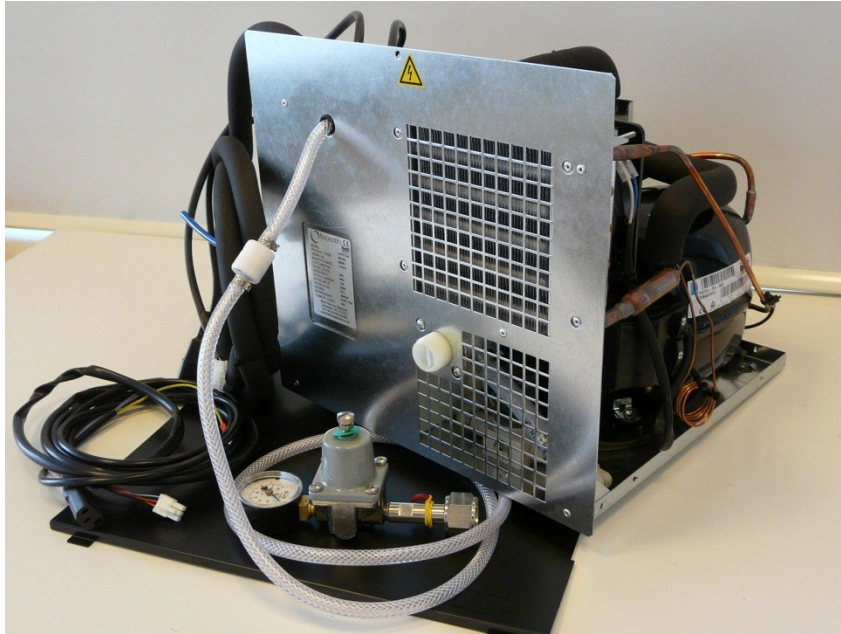

9VKS032

Chiller CO2

Description

The CO2 chiller produces carbonated chilled water.
The chiller is placed in the base cabinet.

Applicability

Nio 10, 11, 20 series

Options and accessories can be ordered through equipment@dejongduke.nl
Please mention article number and full name