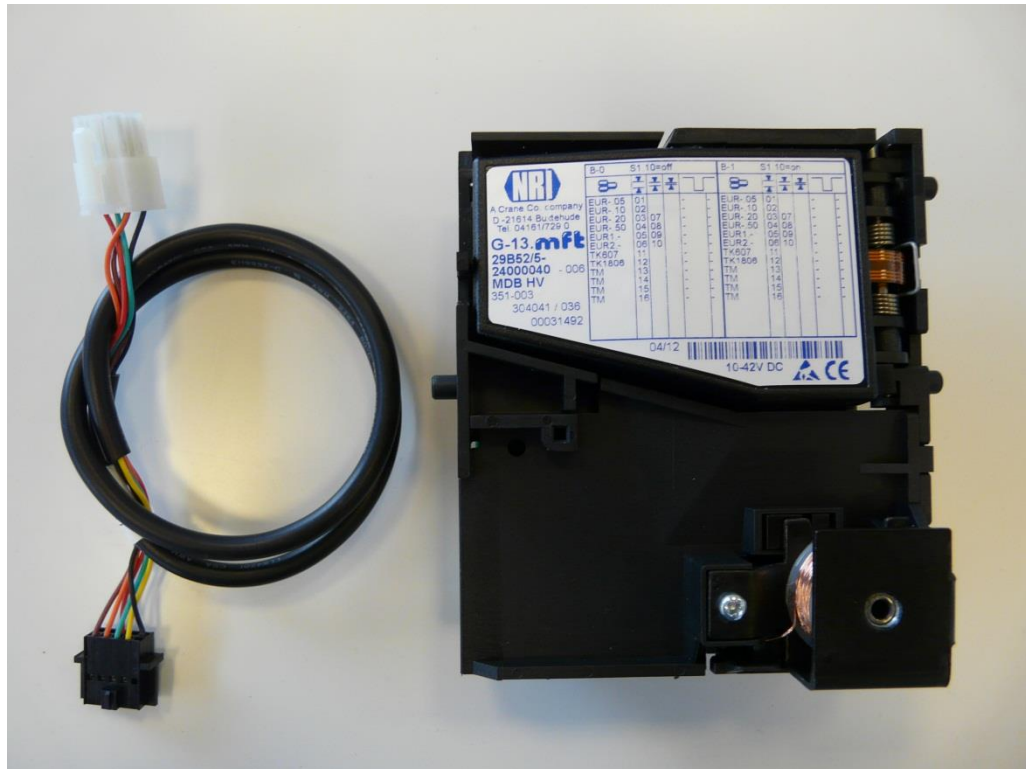

4EMU020
Acceptor NRI G13

Description

The part of the machine where you put the coins (Euro's or other currencies) in.

Front plate and cash box are to be ordered separately, for these articles there are various possibilities, depending on the machine type. Please contact our Sales department.

Applicability

Virtu 10, 20, 40, C-40, 50, C-50, 60, 70, C-70, 80, 90 and C-90 series located in the door.
Virtu 30 series located in a side unit.

Site unit to be ordered separately with article nr. 9MKA006.