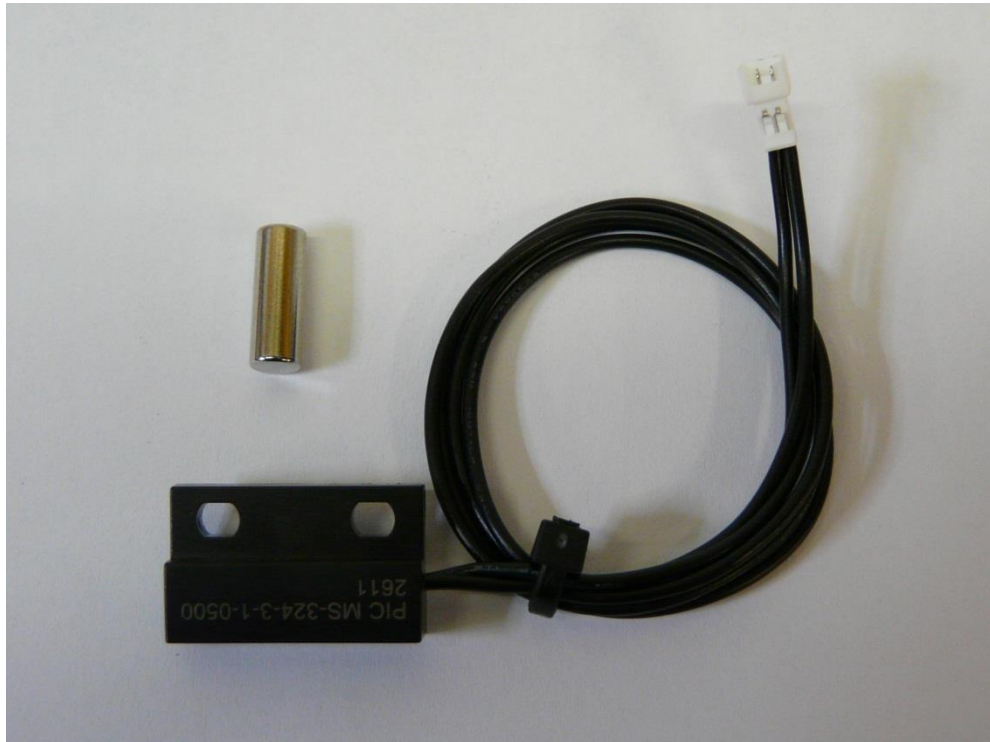

**9HDR069****Cupstand in place detection****Description**

It detects if the the cupstand is in place.

**Applicability**

Virtu 10, 20, 30, 60, 80 series.