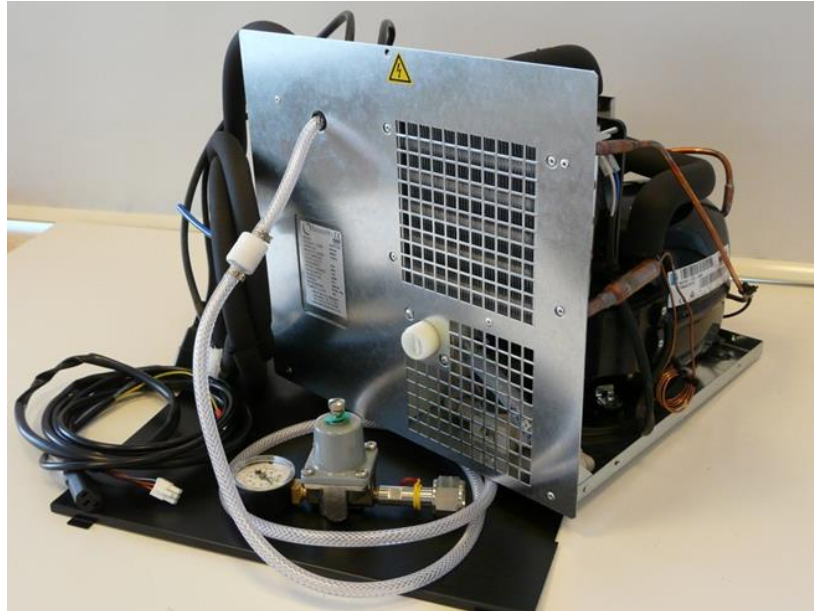

**9VKS013****Chiller with CO2 including coverplate****Description**

Chiller to be placed outside the machine for chilling water and carbonated water.

**Applicability**

Virtu 10, 20, 30, 40, C-40, 50, C-50, 60, 70, C-70, 80, 90, C-90.