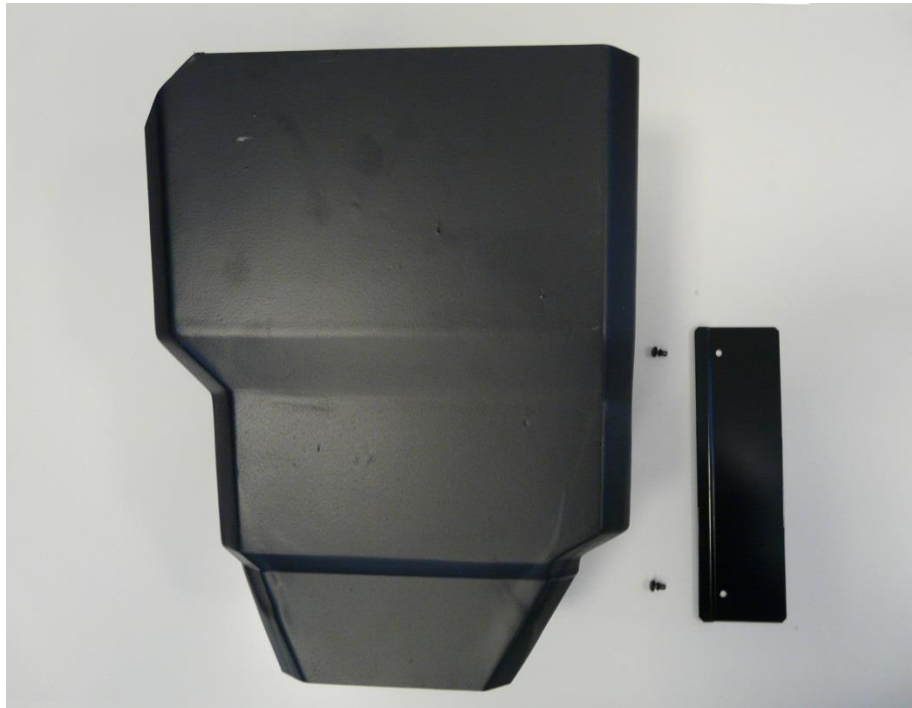

5KAF049

Waste guide**Description**

Waste guide to work with an increase waste bucket in the base cabinet or beneath the counter.

A 25 liter waste bin is to be ordered separately, with article no. KA53.

It is also possible to put a sensor in the waste bin, to be ordered separately with article no. 6CSS043.

Applicable for

Virtu 20 series

5KAF085

Waste guide**Description**

Waste guide to work with an increase waste bucket in the base cabinet or beneath the counter.

The 25 liter waste bin is to be ordered separately, with article no. KA53 and also a driptray with article no. 5KAF090 for collecting the waste water.

It is also possible to put a sensor in the waste bin, to be ordered separately with article no. 6CSS043.

Applicability

Virtu 60 and 80 series.

5KAF093

Waste guide**Description**

Waste guide to work with an increase waste bucket in the base cabinet or beneath the counter.

A 25 liter waste bin is to be ordered separately, with article no. KA53.

Applicability

Virtu 70, C-70, 90, C-90 series.

8FEC513

Waste guide**Description**

Waste guide to work with an increase waste bucket in the base cabinet or beneath the counter. Including a cover plate.
A 25 liter waste bin is to be ordered separately, with article no. KA53.