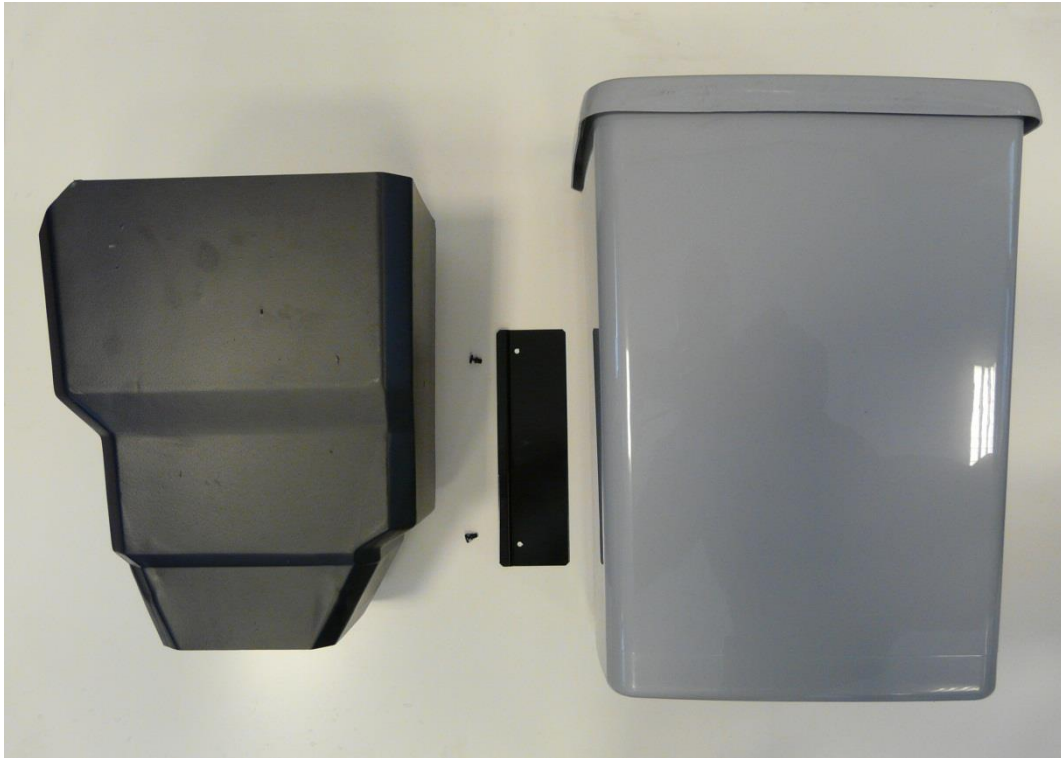

8FEC510

Waste guide**Description**

Waste guide to work with an increase waste bucket in the base cabinet or beneath the counter. Including a 25 liter waste bin and cover plate.

Applicability

Virtu 40, C-40 series.

It's possible to put a sensor in the waste bin. Sensor to be ordered separately with article no. 6CSS043.